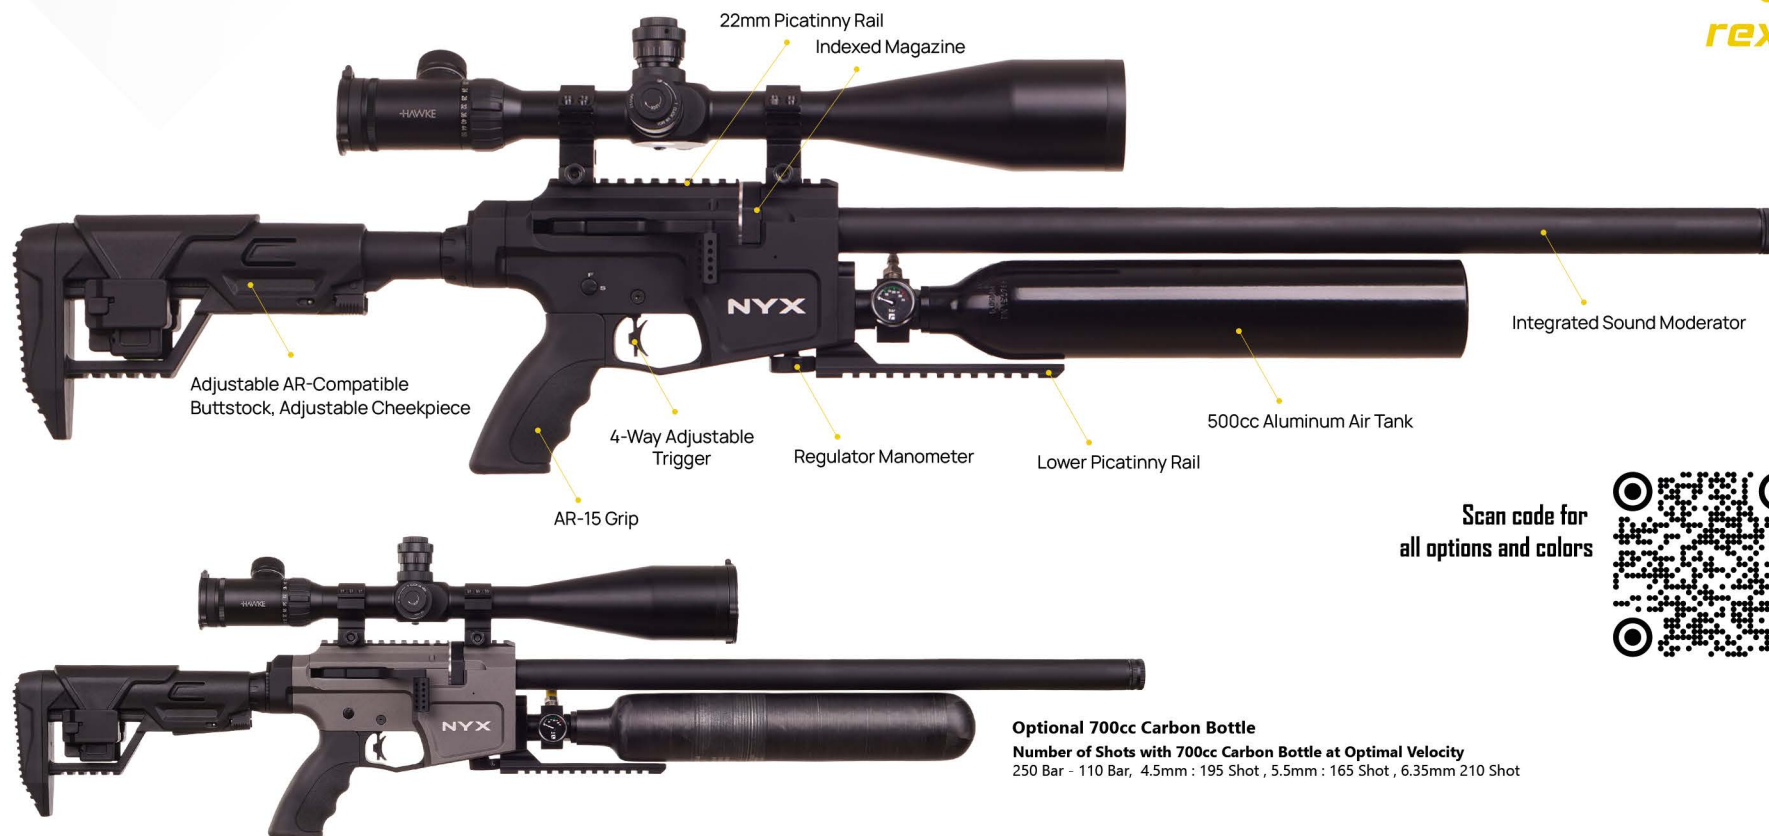

* Velocity/Energy results may due to pellet weight, pellet shape, temperature, elevation, as well as other factors.

* Scope is not included.

NEW

NYX

Scan code for
all options and colors

Optional 700cc Carbon Bottle
Number of Shots with 700cc Carbon Bottle at Optimal Velocity
 250 Bar - 110 Bar, 4.5mm : 195 Shot, 5.5mm : 165 Shot, 6.35mm 210 Shot