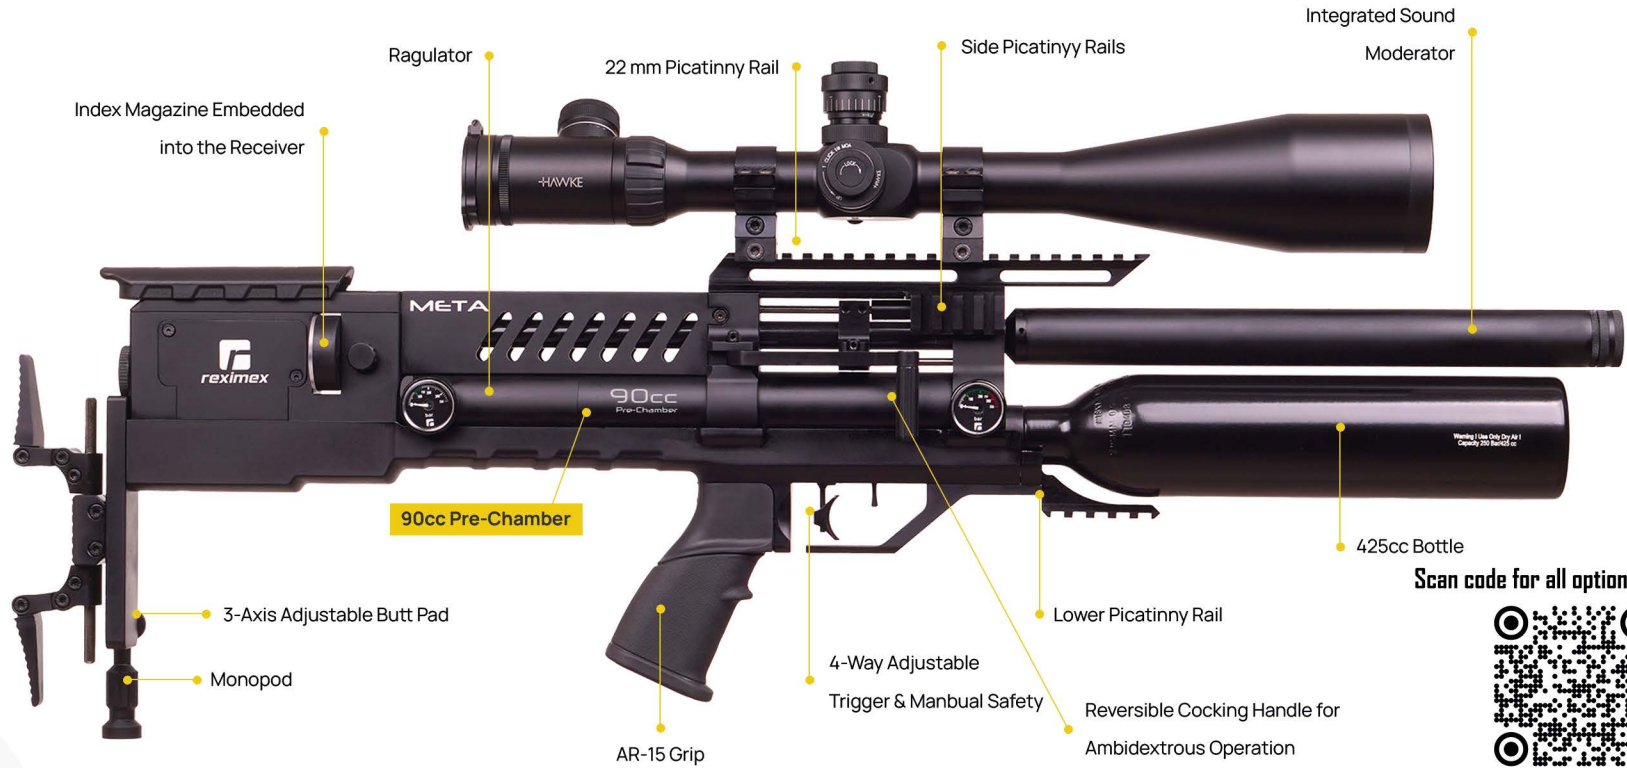

NEW

META Plus

Scan code for all options and colors

Model	META PLUS		
Cocking System	SIDE LEVER		
Caliber	4.5mm / .177cal	5.5mm / .22cal	6.35mm / .25cal
Maximum Muzzle Velocity	332m/s (1000fps)	269m/s (880fps)	243.8m/s (800fps)
Energy	25.4 Joule / 18.7 ft.lbs	42.2 Joule / 31.2 ft.lbs	48.9 Joule / 36.1 ft.lbs
Magazine Capacity	14	12	10
Number of Shots At Optimal Velocity (250-110 Bar)	225	155	160
Air Tube Volume	515cc (425cc Aluminum Bottle + 90cc Pre-Chamber)		
Fill Pressure	250 Bar		
Stock	Bullpup Design, High Quality Aluminium Stock 3-Axis Adjustable Butt Pad with Monopod		

Overall Length	780 mm (23.4")
Barrel Length	480 mm (18.8")
Weight	3.9 kg (8.6 lbs)
Regulator	Standard

* Velocity figures are tested with 8.44 grain 177 cal- 18.13 grain 22 cal and 25.39 grain 25cal JSB pellets

* Velocity/Energy results may due to pellet weight, pellet shape, temperature, elevation, as well as other factors.

* Scope is not included.

NEW Meta Lite in synthetic stock is now available

www.reximex.com

PCP AIRGUNS / META PLUS