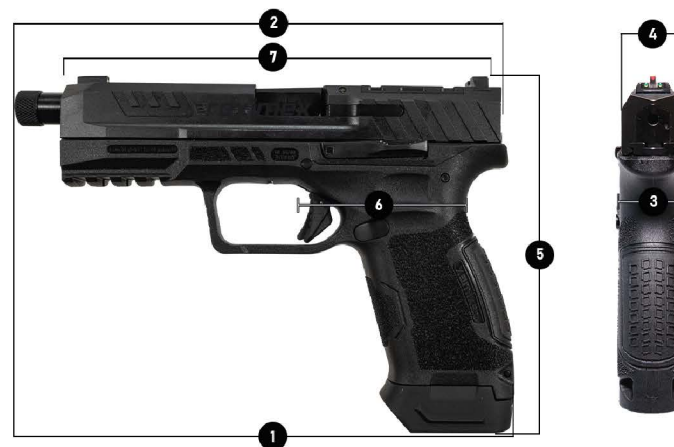

NEW

www.reximex.com

HANDGUN / TRX9

TRX9

TRX9 C18

Scan code for all options and colors

TECHNICAL SPECIFICATIONS

• System	Single Action Trigger, Striker-Fired Semi-Auto
• Caliber	9x19mm
• Type	Full Size
• Magazine Capacity	18 round - Steel Magazine
• Slide	Oxidation Proof -Chromium, Nickel, Molybdenum Steel
• Lower Frame	Advanced Polymer
• Barrel	Oxidation Proof -Chromium, Nickel, Molybdenum Steel Drilled Barrel
• Barrel Length	125mm / 4.92"
• Rate of Twist	1:10 w/6 grooves
• Sights	Metal Rear and Front Sight 3 White Dots Optic Mount Slot for Red Dot Sights (1.61" length)
• Weight without magazine	727 gram /25.64 oz
• Weight w/empty magazine	807 gr / 28.46 oz
• Features	Reversible Magazine Catch Mag-Well MIL-STD-1913 Picatinny Rail Modular Backstraps (M and L sizes) Ambidextrous Slide Release
• Safety Systems	Trigger Safety Firing Pin Block Loaded Chamber Indicator (LCI) Striker Status Indicator

1
LENGTH (OVERALL)
208.4 mm / 8.20"

2
SLIDE LENGTH
185.35 mm / 7.29"

3
WIDTH (OVERALL)
30.20 mm / 1.18"

4
SLIDE WIDTH
26.20 mm / 1.03"

5
HEIGHT INC. MAG.
150.7 mm / 5.93"

6
TRIGGER DISTANCE
69.50 mm / 2.73"

7
LINE OF SIGHT
160.20 mm / 6.30"