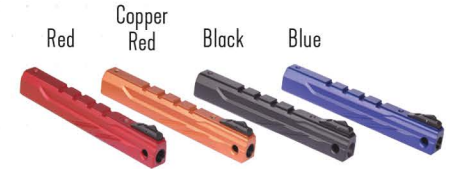

RP Slide Color Options

Scan code for all options and colors