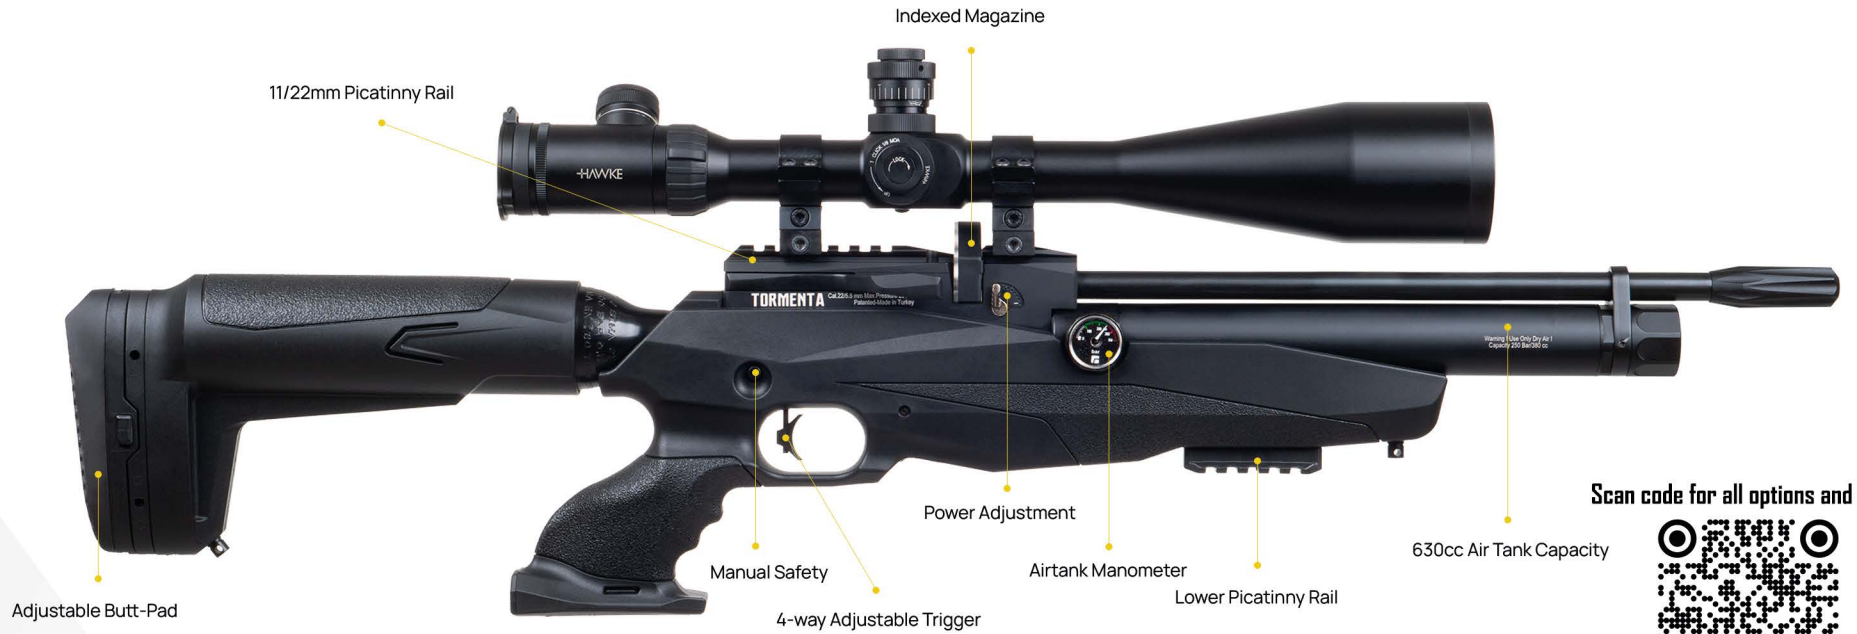

TORMENTA

Scan code for all options and colors

Model	TORMENTA		
Cocking System	SIDE LEVER		
Caliber	4.5mm / .177cal	5.5mm / .22cal	6.35mm / .25cal
Maximum Muzzle Velocity	332m/s (1090fps)	270m/s (880fps)	255m/s (840fps)
Energy	30.2 Joule / 22.3 ft.lbs	42.3 Joule / 31.2 ft.lbs	53.9 Joule / 39.76 ft.lbs
Magazine Capacity	14	12	10
Number of Shots At Optimal Velocity (250-110 Bar)	126	108	90
Air Tube Volume	380cc (250 cc Rear Bottle + 130 cc Front Cylinder)		
Fill Pressure	250 Bar		
Stock	High Quality Synthetic Stock Adjustable Butt Pad		

Overall Length	850 mm (33.4")
Barrel Length	380 mm (14.9")
Weight	2.8 kg (6.17 lbs)

* Velocity figures are tested with 8.44 grain 177 cal- 18.13 grain 22 cal and 25.39 grain 25cal JSB pellets

* Velocity/Energy results may due to pellet weight, pellet shape, temperature, elevation, as well as other factors.

* Scope is not included.