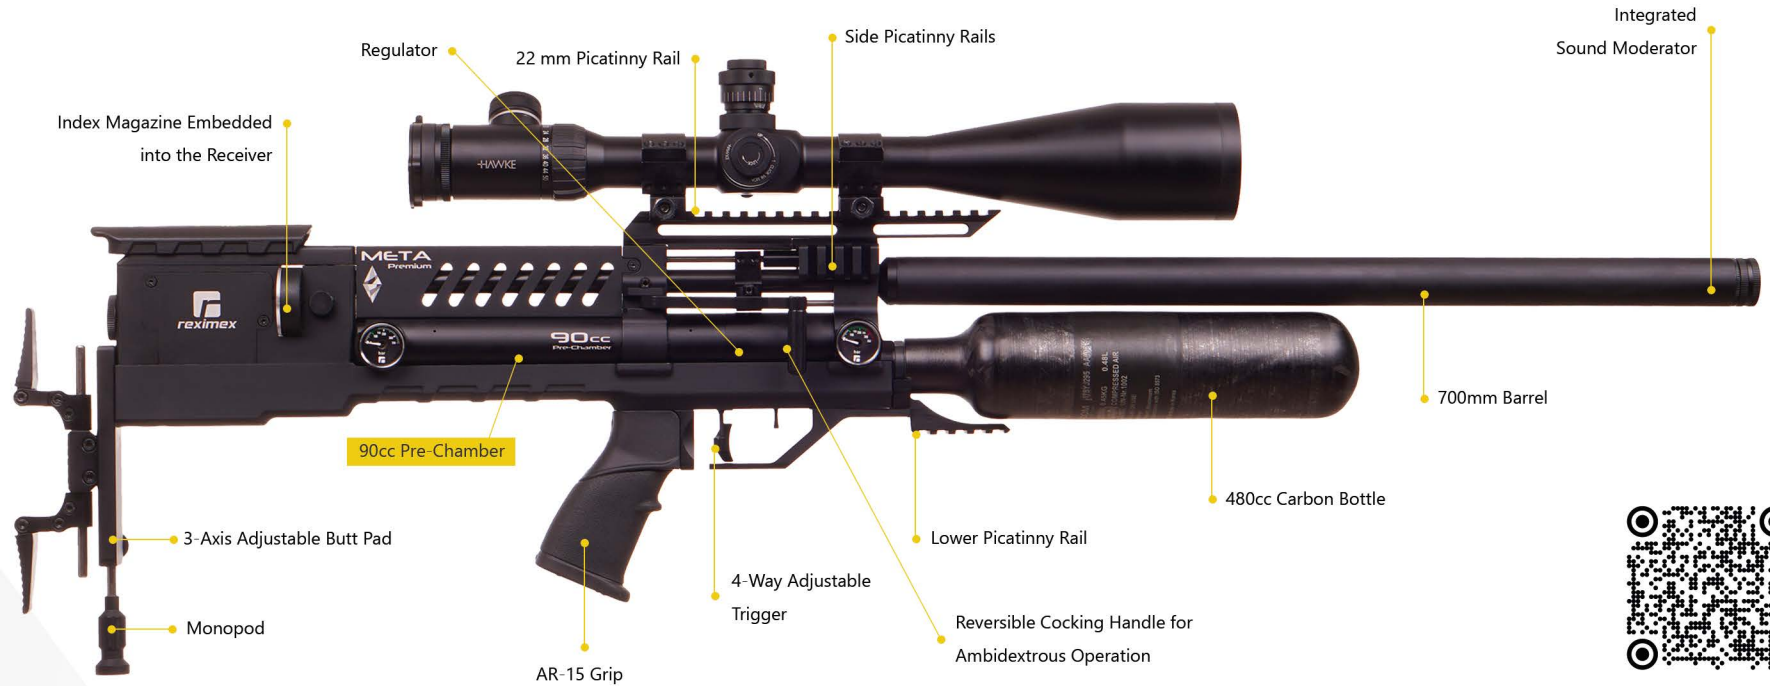

NEW

META Premium

Scan code for all options and colors

Model	META PREMIUM		
Cocking System	SIDE LEVER		
Caliber	4.5mm / .177cal	5.5mm / .22cal	6.35mm / .25cal
Maximum Muzzle Velocity	335.2m/s (1100fps)	304m/s (1000fps)	274m/s (900fps)
Energy	30.7 Joule / 22.6 ft.lbs	54.2 Joule / 40.2 ft.lbs	61.9 Joule / 45.6 ft.lbs
Magazine Capacity	14	12	10
Number of Shots At Optimal Velocity (250-110 Bar)	210	150	120
Air Tube Volume	570cc (480cc Carbon Bottle + 90cc Pre-Chamber)		
Fill Pressure	250 Bar		
Stock	Bullpup Design, High Quality Aluminium Stock 3-Axis Adjustable Butt Pad with Monopod		

Overall Length	1000 mm (39.3")
Barrel Length	700 mm (27.5")
Weight	4.2 kg (8.6 lbs)
Regulator	Standard

* Velocity figures are tested with 8.44 grain 177 cal- 18.13 grain 22 cal and 25.39 grain 25cal JSB pellets

* Velocity/Energy results may due to pellet weight, pellet shape, temperature, elevation, as well as other factors.

* Scope is not included.

NEW Meta Lite in synthetic stock is now available

www.reximex.com

PCP AIRGUNS / META PREMIUM