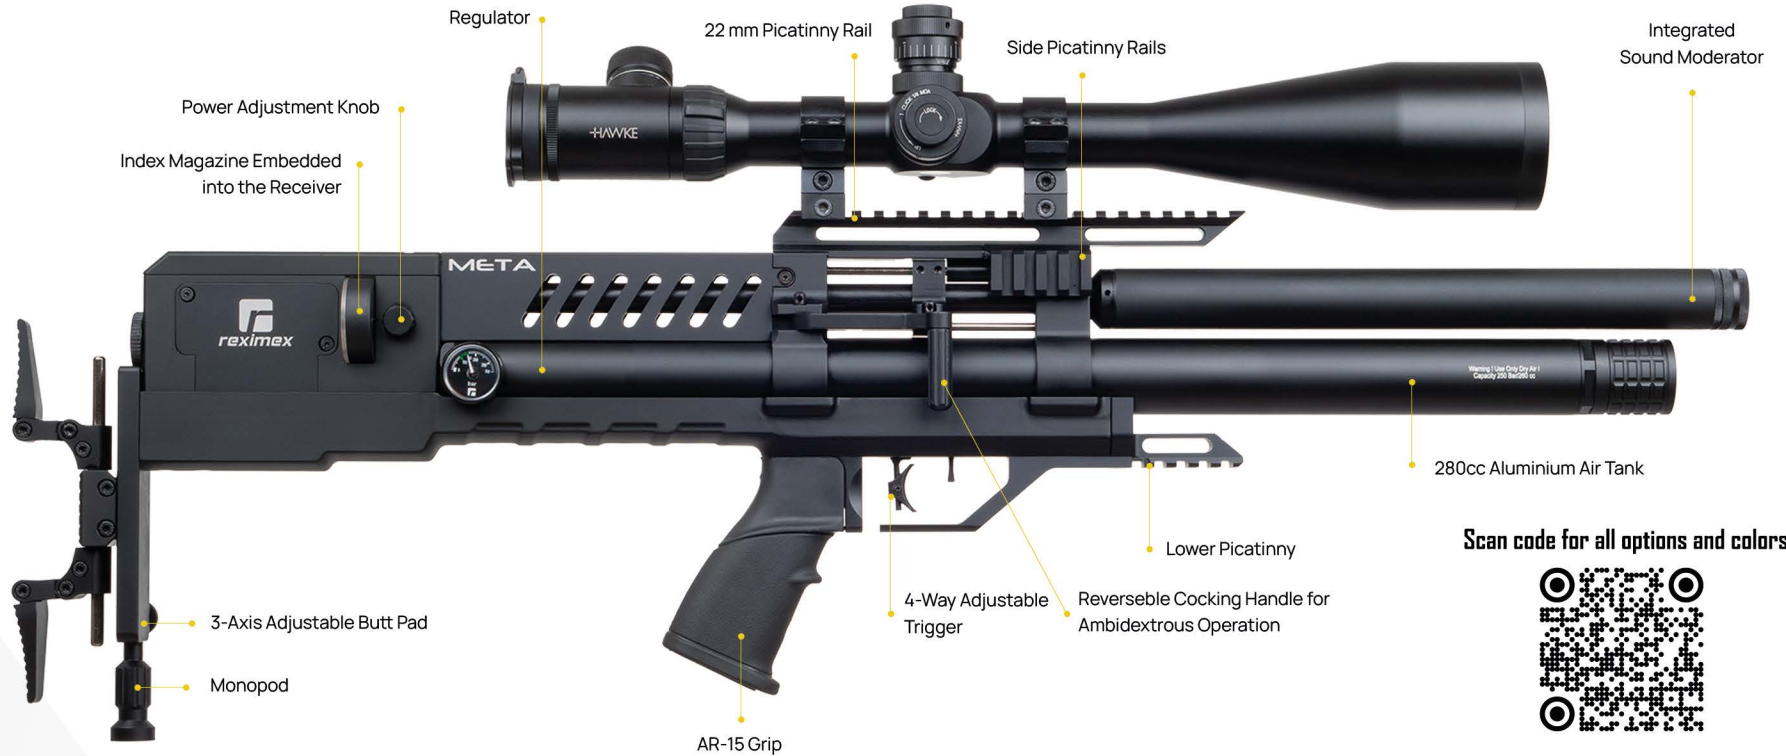

META

Scan code for all options and colors

Model	META		
Cocking System	SIDE LEVER		
Caliber	4.5mm / .177cal	5.5mm / .22cal	6.35mm / .25cal
Maximum Muzzle Velocity	332m/s (1000fps)	269m/s (880fps)	243.8m/s (800fps)
Energy	25.4 Joule / 18.7 ft.lbs	42.2 Joule / 31.2 ft.lbs	48.9 Joule / 36.1 ft.lbs
Magazine Capacity	14	12	10
Number of Shots At Optimal Velocity (250-110 Bar)	125	85	80
Air Tube Volume	260cc		
Fill Pressure	250 Bar		
Stock	Bullpup Design, High Quality Aluminium Stock 3-Axis Adjustable Butt Pad with Monopod		

Overall Length	750 mm (29.5")
Barrel Length	480 mm (18.8")
Weight	3.6 kg (7.9 lbs)
Regulator	Standard

* Velocity figures are tested with 8.44 grain 177 cal- 18.13 grain 22 cal and 25.39 grain 25cal JSB pellets

* Velocity/Energy results may due to pellet weight, pellet shape, temperature, elevation, as well as other factors.

* Scope is not included.

NEW Meta Lite in synthetic stock is now available